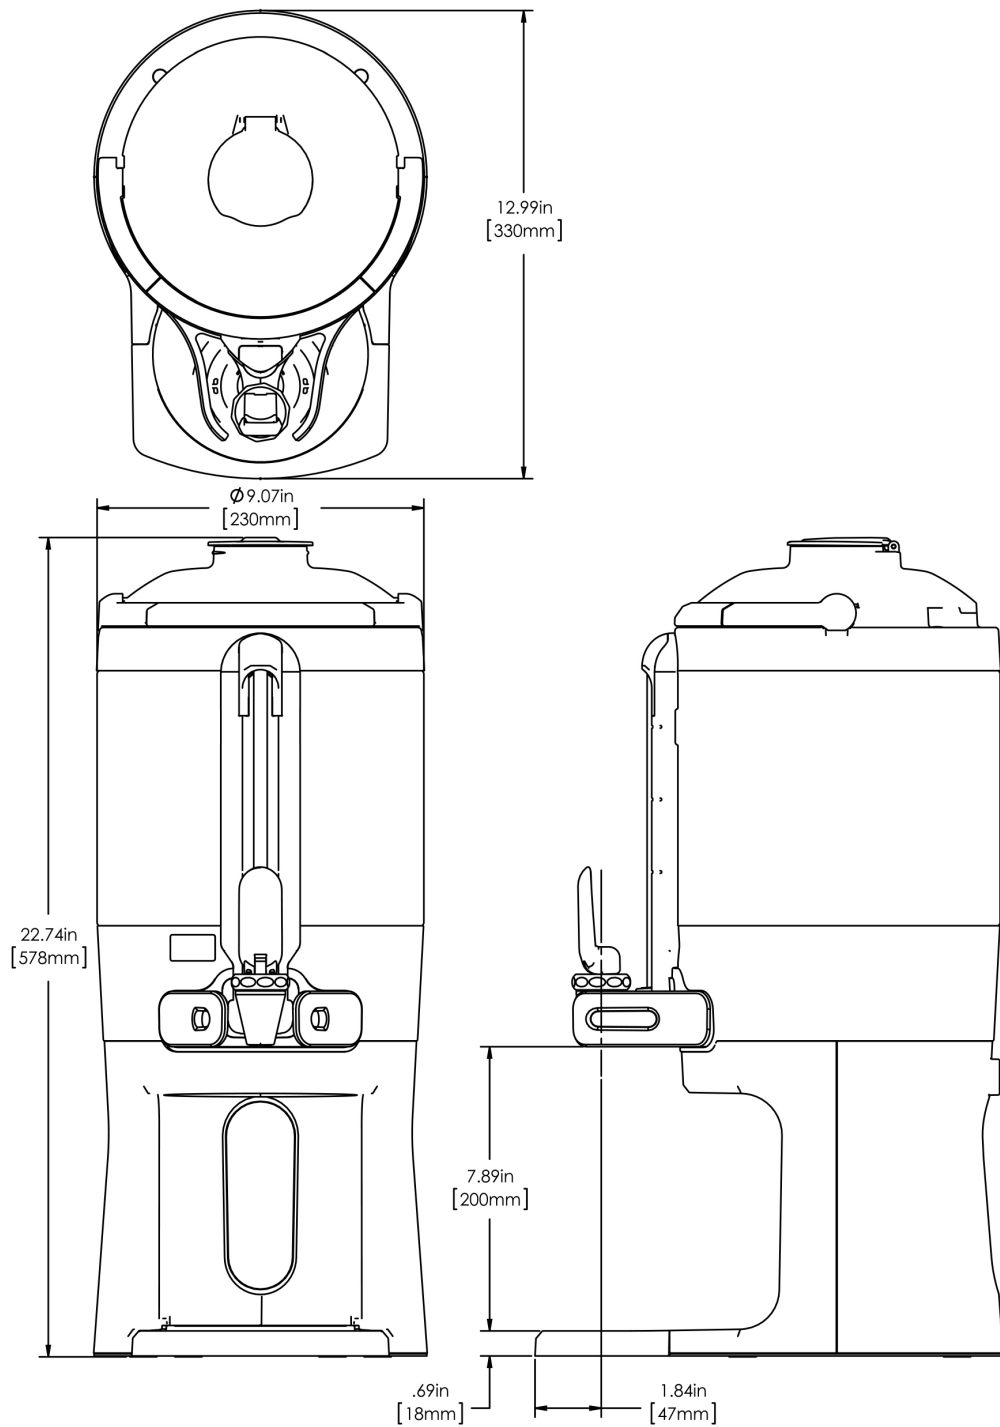

# 1.5Gal(5.7L) TF Srvr w/Base, MSG GEN3

Height: 22.7" Width: 9.2" Depth: 13.0"  
(57.7cm) (23.4cm) (33.0cm)

- Vacuum insulated to keep coffee hot for hours
- Ideal for use with Twin or Single Infusion Series Brewers
- Brew-through design with flip lid cover
- Soft-grip bail handle for easy transportation
- Self-locking stand allows for multiple brewing and serving options
- Large cup clearance allows for dispensing into cups, decanters and thermal carafes
- Integrated sight gauge assembly allows for easy cleaning
- Sturdy aluminum faucet guard keeps faucet area clean and protected
- Drip tray is easily removed for cleaning or to provide extra clearance for dispensing into pitchers
- Fast flow faucet

**Last Updated:**  
07/01/2022

	Unit			Shipping				
	Height	Width	Depth	Height	Width	Depth	Weight	Volume
English	22.7 in.	9.2 in.	13.0 in.	15.3 in.	11.9 in.	25.2 in.	14.300 lbs	2.654 ft <sup>3</sup>
Metric	57.7 cm	23.4 cm	33.0 cm	38.7 cm	30.3 cm	64.0 cm	6.486 kgs	0.075 m <sup>3</sup>